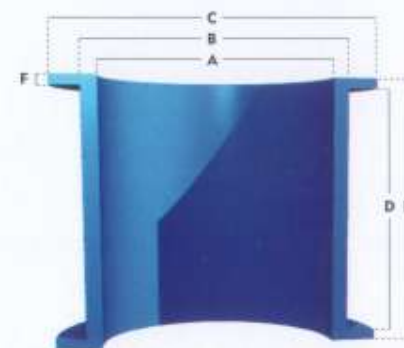

## SPOOL TYPE

TYPE	AL-4
WINGING METHOD	CROSS
STANDARD	9840 FT (3000M)
MAXIMUM	22960 FT (7000M)

AL-4

## SPOOL DIMENSION

TYPE	A	B	C	D	E	F
AL-4	48.8	50.3	58.5	45.5	47.0	0.8

## SPOOL COLORS

COLOR	AL4	AL4D	AL4-NICKEL	AL4D-NICKEL
BLUE	✓	✓	✓	✓
BLACK	✓	✓	✓	✓
BROWN	✓	✓	✓	✓
GREEN	✓	✓	✓	✓
GREY	✓	X	✓	✓
NICKEL (SILVER)	X	X	✓	✓
ORANGE	✓	X	✓	✓
PINK	✓	X	✓	✓
PURPLE	X	✓	✓	✓
RED	✓	✓	✓	✓
YELLOW	X	X	✓	✓